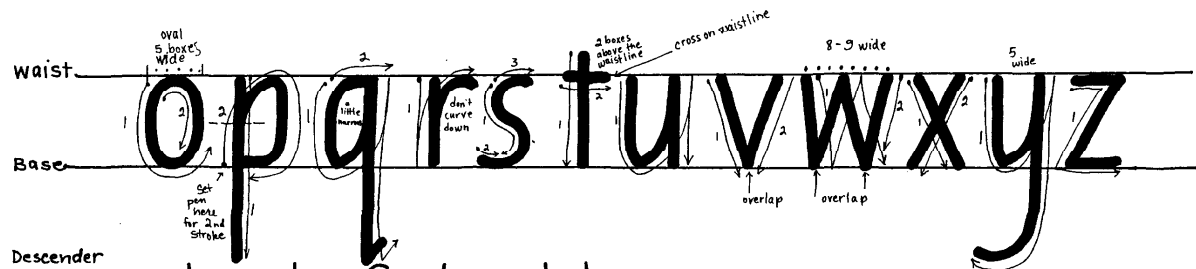

Ascender

Italic Monoline

Speedball
B1 nib
x-height
1 inch

Descender

Descender

waist

Base

Descender

these letters should be
about 1/2 as wide as tall.

Speedball x-height
B 5 1/2 1/2 inch